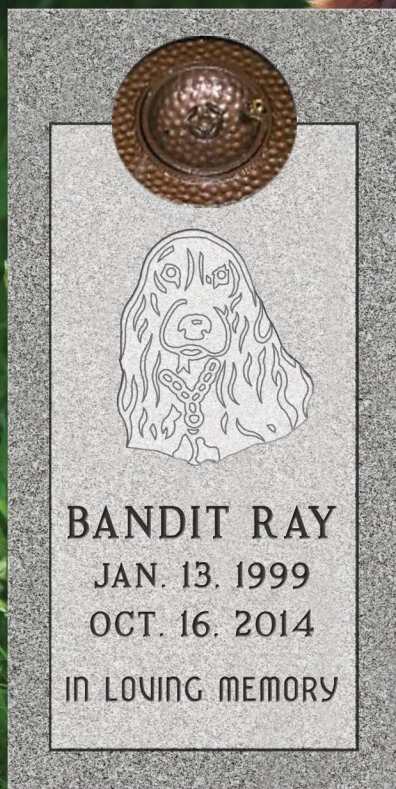

2-0 X 1-0 Marker. Shown with Design Dove 24